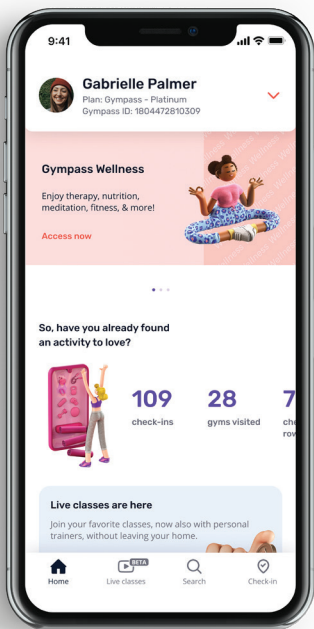

# THE WORLD'S BEST WELLBEING BENEFIT FOR YOUR TEAM

GIVE YOUR EMPLOYEES ACCESS TO UNLIMITED GYMS, STUDIOS AND WELLBEING APPS THEY'LL LOVE.

Promoting wellbeing and health at work is one of the best ways to improve both individual and collective results. BCI offers Gympass as a wellness benefit solution. Discover all the benefits that being active brings to your workforce. From exercise classes to mental health programs focused on mindfulness and meditation, Gympass has a wide variety of solutions to help build a happier and healthier team.

## MUCH MORE THAN A "GYM-PASS"

Gympass is an all-in-one subscription bringing you the largest selection of gyms, studios, and apps. Access to thousands of gyms and studios ignites and fuels everyone's journey to feeling good. Choose from the best fitness brands and utilize the all-in-one digital platform with premium access to 1:1 therapy, wellness coaches, nutritionists, and more.